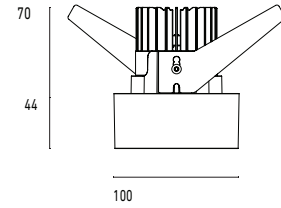

### Model

<b>Name</b>	Mono 100 Type 2 Recessed Downlighter
<b>Finish</b>	Structured White
<b>Area</b>	Indoor

### System

<b>Power (Luminaire)</b>	12W
<b>Power (System)</b>	14W
<b>Voltage</b>	240V-AC
<b>Optics</b>	Rotationally Symmetrical Direct 30°
<b>Colour Temperature</b>	2700°K
<b>Luminous Flux</b>	1013lm
<b>TM30</b>	Rf95 Rg103
<b>CRI</b>	Ra97
<b>Lumen Maintenance</b>	L90 B10 50000hrs
<b>Chromaticity</b>	<3 McAdam Step Ellipse
<b>Articulation</b>	Fixed
<b>Cut-Out</b>	
<b>Ingress Protection</b>	IP44
<b>Control Device</b>	Remote DALI (Included)
<b>Class</b>	III